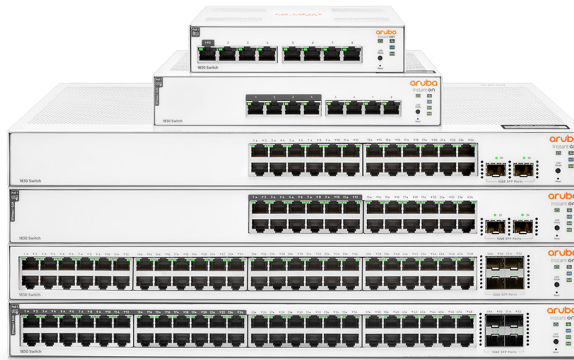

HPE Networking Instant On Switch Series 1830

The features you need, the price you want

Easy switch management

Deploy HPE Networking Instant On Switch Series 1830 with management that fits your business best — Instant On cloud management or the local web GUI — all at no extra cost.

The HPE Networking Instant On Switch Series 1830 is an affordable, easy-to-deploy, and easy-to-manage switching solution for small businesses looking for a cost-effective wired infrastructure to keep up with evolving network demands. These entry-level smart-managed switches can be managed via the Instant On mobile app or web portal, or, for more robust features, locally managed in a web GUI. Offering Layer 2 features, gigabit connectivity, and Power-over-Ethernet, the 1830 switches have all the features you need without the complexity of enterprise-grade hardware.